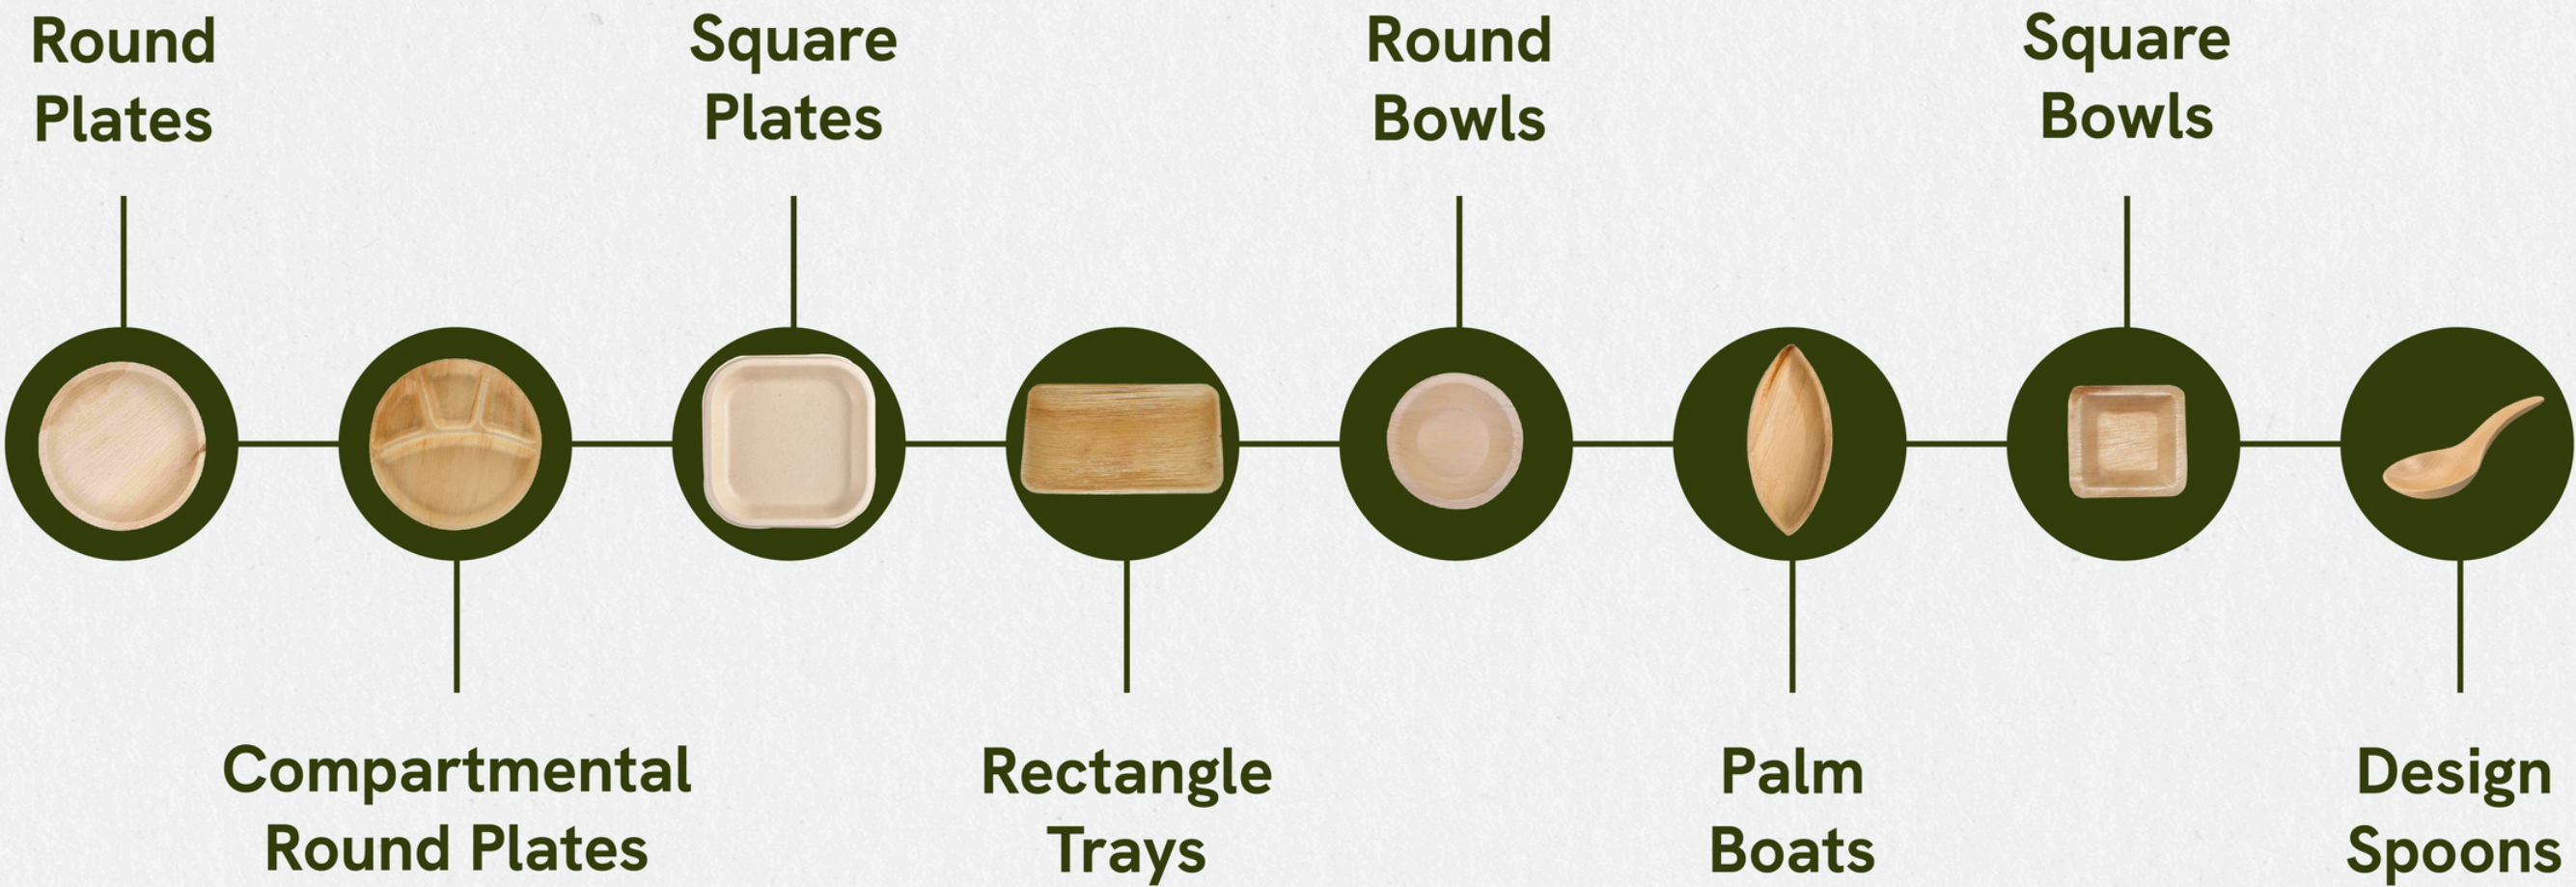

PRODUCT PORTFOLIO